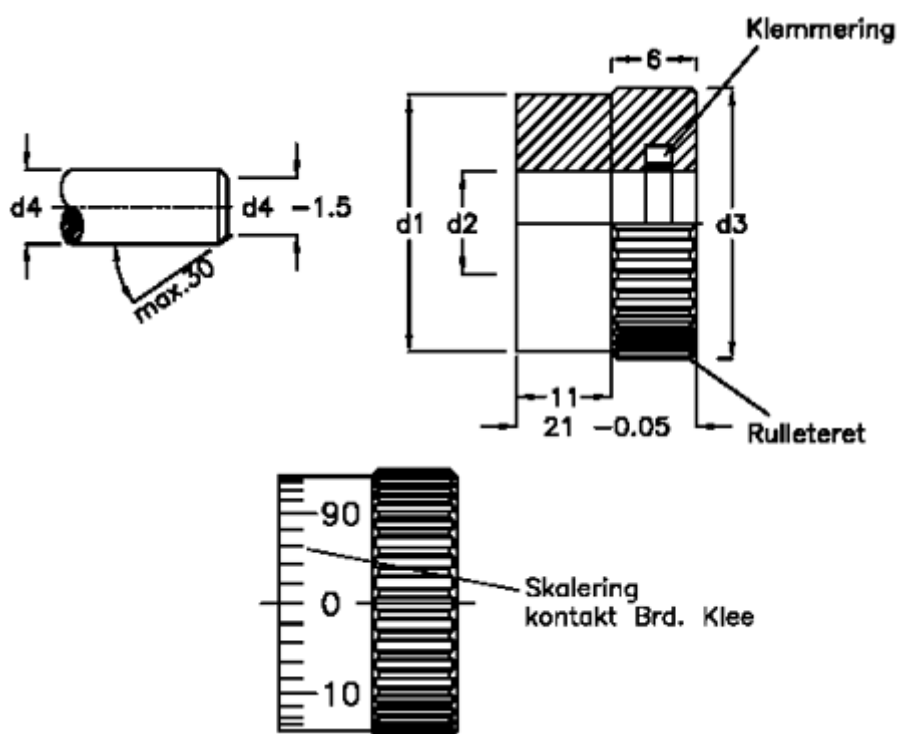

Data Sheet

Article number: 20626203M
Description: E+G Skale ring
GN 164-40-B16-MCR

Measures

$d1 = 40$
 $d2 = 16$
 $d3 = 41,3$
 $d4 = 14/16$